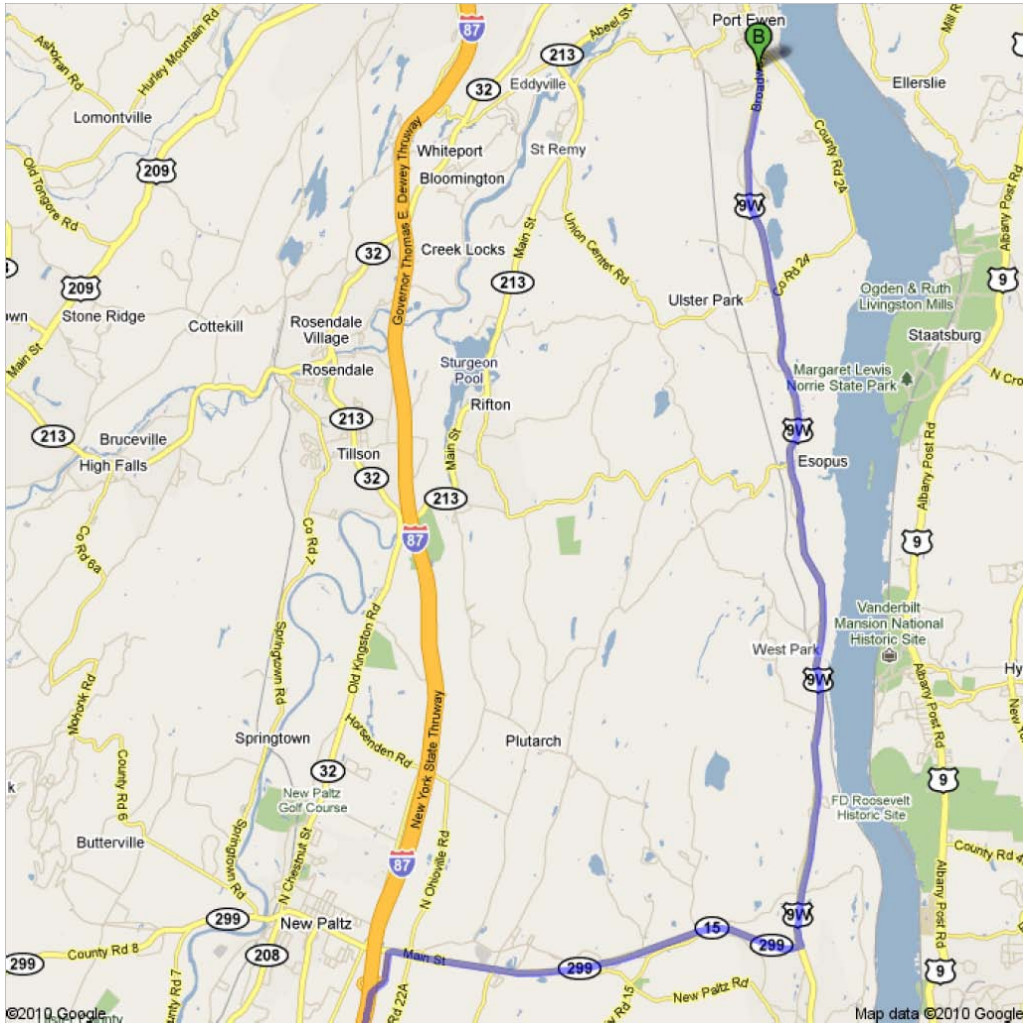

Haas Technical Education Center

**DIRECTIONS TO ULSTER COUNTY BOCES CAREER-TECH CENTER
2nd ANNUAL NYS CAPITAL REGION HTEC CONFERENCE**

Street Address: 319 Broadway, Port Ewen, NY 12466

From Directions North and South

1. Take New York State Thruway to **Exit 18** for **NY-299** toward **New Paltz / Poughkeepsie**
2. Turn **right** at **Main St / NY-299E** – go 5.1 miles
3. Turn **left** at **US-9W N** – go 10.9 miles
4. Ulster County BOCES Career – Tech Center will be on the right